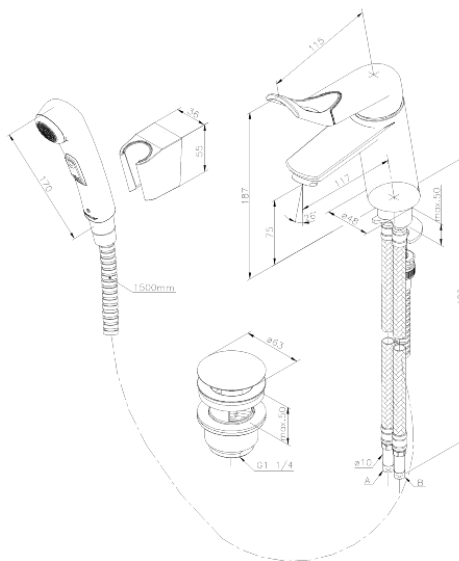

FM Mattsson Mora Group Denmark
Abildager 26 A, 2605 Brøndby, Denmark
Østbirkvej 2, 5240 Odense NØ, Denmark

+45 63 10 22 10 danmark@fmm-mora.com

For more information please visit www.damixa.com

damixa